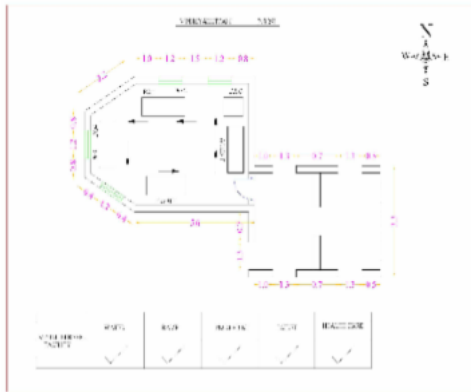

Nazri Naksha

Google Map View

Polling Station Building Front View

Polling Station Front View

Cad View

Key MAP View