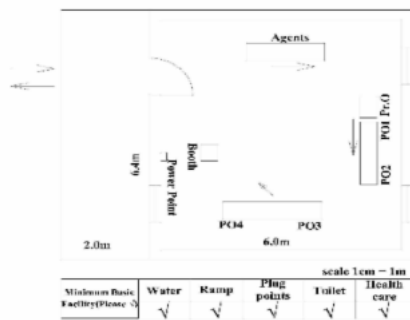

Nazri Naksha

Google Map View

Polling Station Building Front View

Polling Station Front View

Cad View

Key MAP View