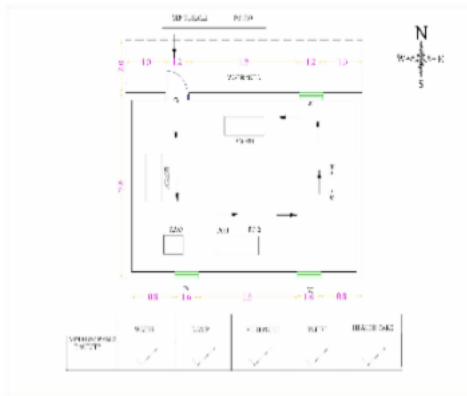

Nazri Naksha

Google Map View

Polling Station Building Front View

Polling Station Front View

Cad View

Key MAP View