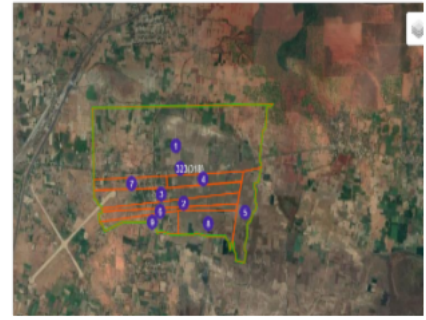

Nazri Naksha

Google Map View