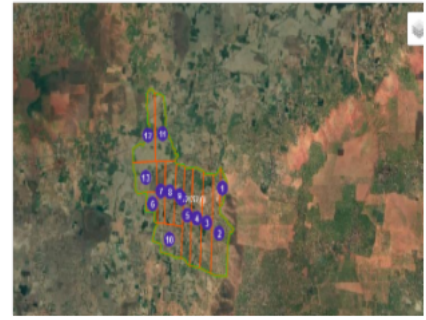

Nazri Naksha

Google Map View