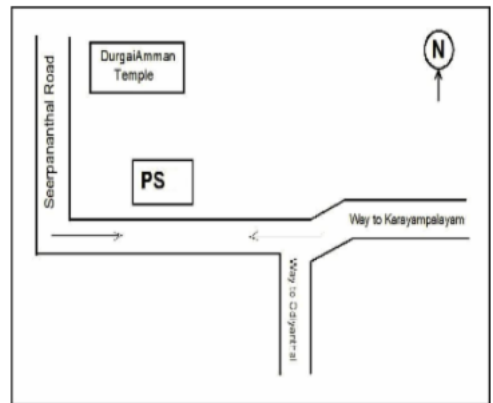

Cad View

Key MAP View

Minimum Basic Facility (Please ✓)	WATER	RAMP	PLUG PORTS	TOILET	HEALTHCARE
✓	✓	✓	✓	✓	✓