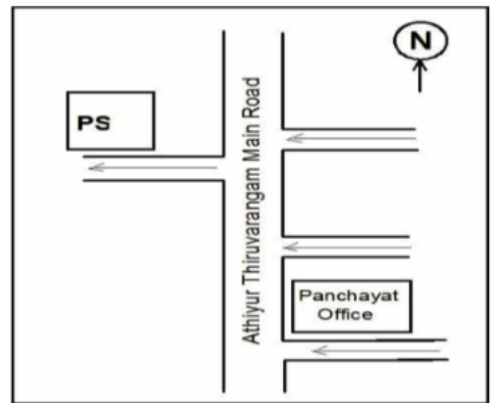

Cad View

Key MAP View

Minimum Basic Facility (Please ✓)	WATER	SAF	PLUG POINT	TOILET	HEALTHCARE
✓	✓	✓	✓	✓	✓