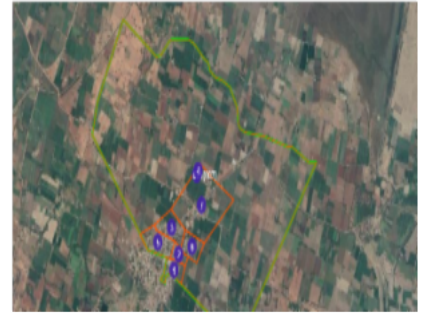

Nazri Naksha

Google Map View