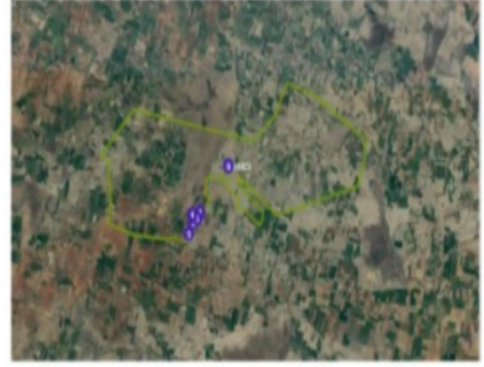

Polling Station Front View

Google Map View