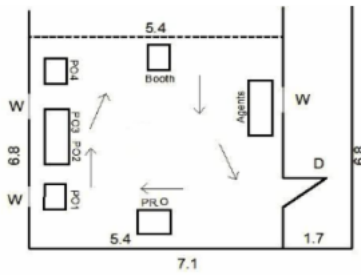

வாக்காளர் பதிவு அலுவலரின்
கையொப்பம்

Nazri Naksha

Google Map View

Polling Station Building Front View

Polling Station Front View

Cad View

Key MAP View

| Minimum Basic Facility (Please ✓) | WATER | RAMP | PLUG POINT | TOILET | HEALTHCARE |
|-----------------------------------|-------|------|------------|--------|------------|
| ✓ | ✓ | ✓ | ✓ | ✓ | ✓ |