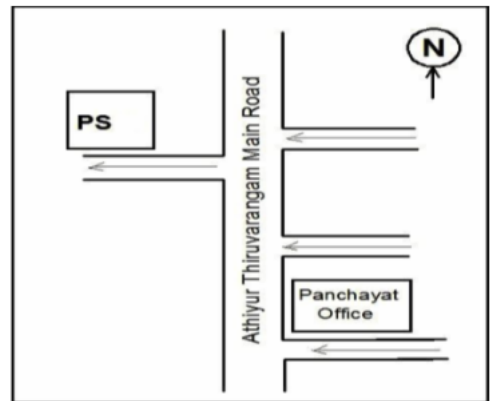

Cad View

Key MAP View

Minimum Basic Facility (Please ✓)	WATER	RAMP	PLUG POINT	TOILET	HEALTHCARE
✓	✓	✓	✓	✓	✓