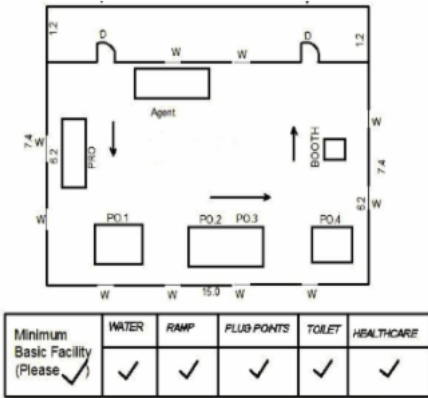

Nazri Naksha

Google Map View

Polling Station Building Front View

Polling Station Front View

Cad View

Key MAP View