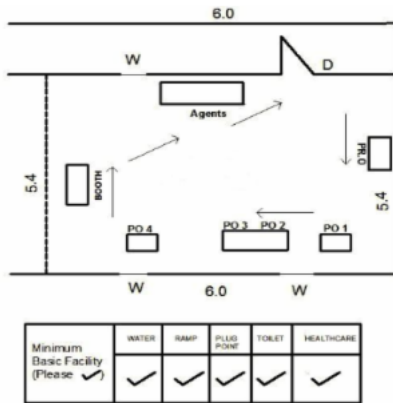

Nazri Naksha

Google Map View

Polling Station Building Front View

Polling Station Front View

Cad View

Key MAP View