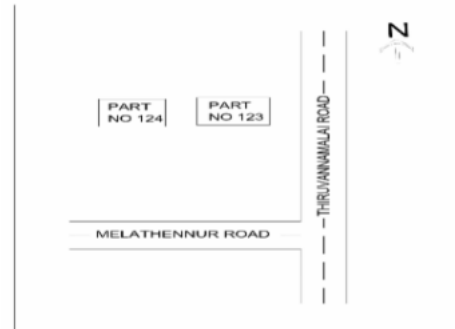

Cad View

Key MAP View

78,Rishivandiyam-123

Minimum Basic Facility (Please ✓)	WATER	RAMP	PLUS POINT	TOILET	HEALTH CARE
	✓	✓	✓	✓	✓