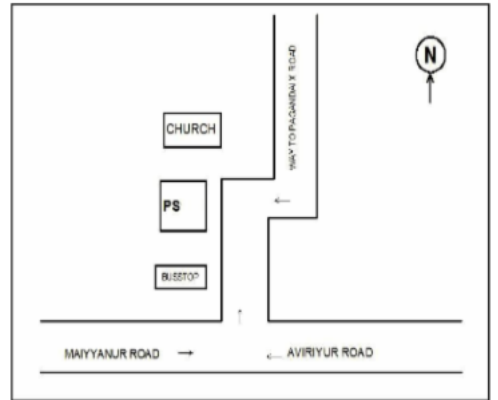

Cad View

Key MAP View

Minimum Basic Facility (Please ✓)	WATER	RAMP	PLUG POINTS	TOILET	HEALTHCARE
	✓	✓	✓	✓	✓