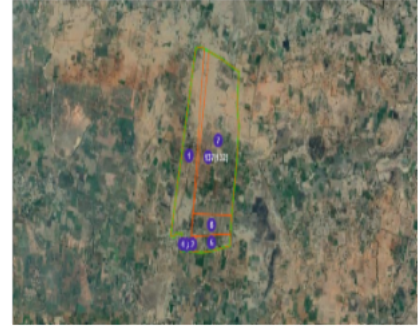

Nazri Naksha

Google Map View