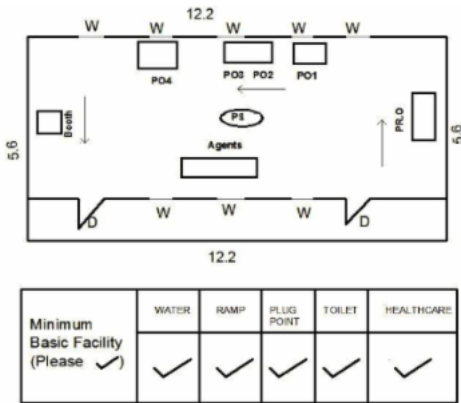

Nazri Naksha

Google Map View

Polling Station Building Front View

Polling Station Front View

Cad View

Key MAP View