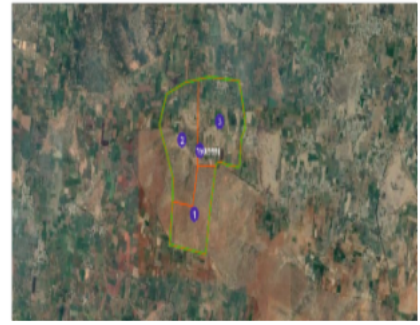

Nazri Naksha

Google Map View