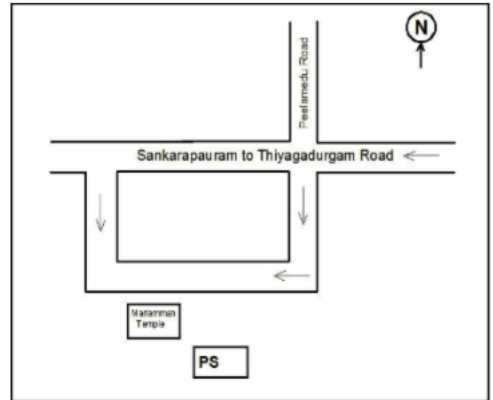

Cad View

Key MAP View

Minimum Basic Facility (Please ✓)	WATER	RAMP	PLUG POINTS	TOILET	HEALTHCARE
	✓	✓	✓	✓	✓