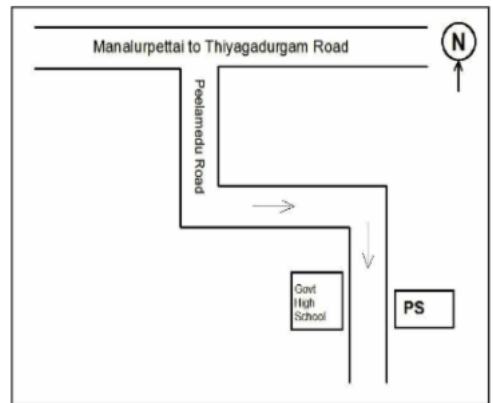

Google Map View

Polling Station Building Front View

Polling Station Front View

Cad View

78,Rishivandiyam-171

Minimum Basic Facility (Please ✓)	WATER	RAMP	PLUS POINT	TOILET	HEALTH CARE
	✓	✓	✓	✓	✓

Key MAP View