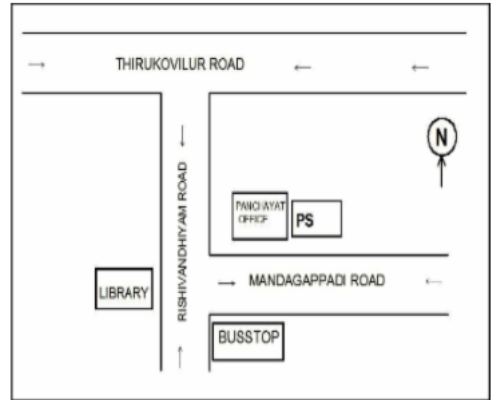

Cad View

Key MAP View

Minimum Basic Facility (Please ✓)	WATER	RAMP	PLUG POINT	TOILET	HEALTHCARE
✓	✓	✓	✓	✓	✓