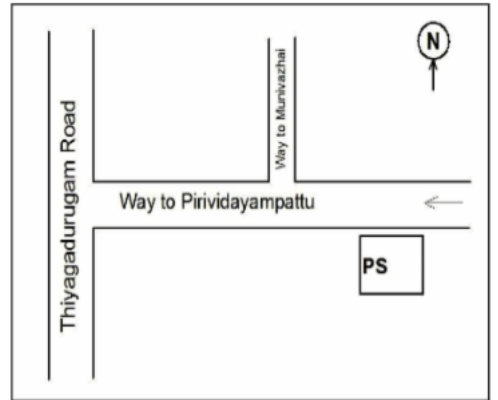

Cad View

Key MAP View

Minimum Basic Facility (Please ✓)	WATER	SAF	PLUG POINT	TOILET	HEALTHCARE
	✓	✓	✓	✓	✓