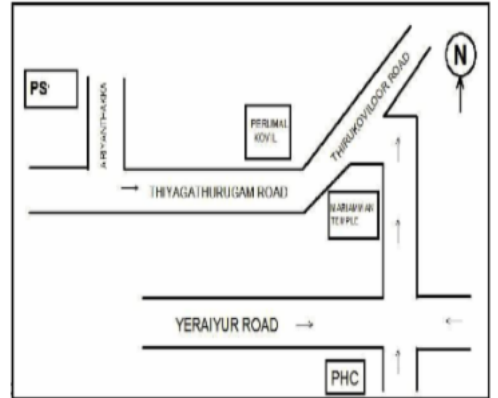

Google Map View

Polling Station Building Front View

Polling Station Front View

Cad View

Key MAP View

78,Rishivandiyam-185

Minimum Basic Facility (Please ✓)	WATER	RAMP	PLUG POINT	TOILET	HEALTH CARE
	✓	✓	✓	✓	✓