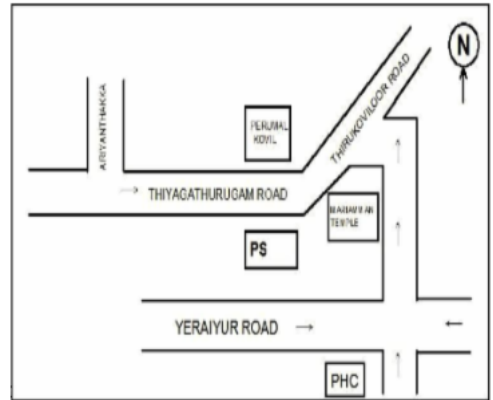

Cad View

Key MAP View

Minimum Basic Facility (Please ✓)	WATER	RAMP	FLUIC PORTS	TIGLET	HEALTHCARE
✓	✓	✓	✓	✓	✓