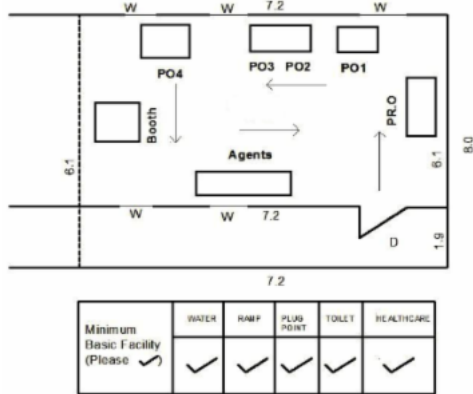

Nazri Naksha

Google Map View

Polling Station Building Front View

Polling Station Front View

Cad View

Key MAP View