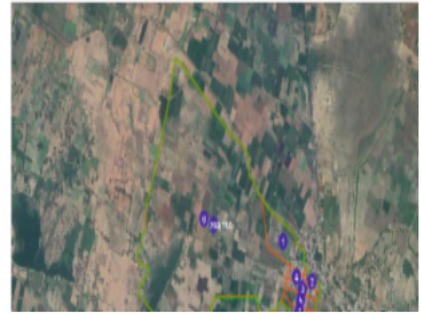

Nazri Naksha

Google Map View