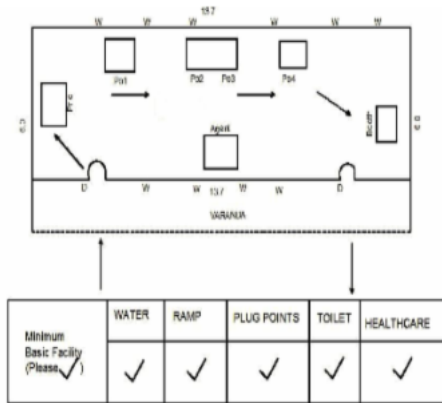

Nazri Naksha

Google Map View

Polling Station Building Front View

Polling Station Front View

Cad View

Key MAP View