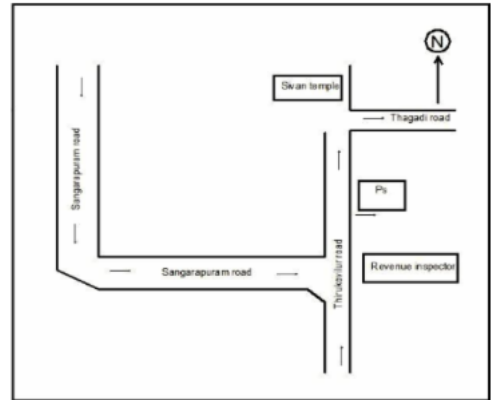

Google Map View

Polling Station Building Front View

Polling Station Front View

Cad View

78,Rishivandiyam-238

Minimum Basic Facility (Presence ✓)	WATER	RAMP	PLUG POINT	TOILET	HEALTH CARE
	✓	✓	✓	✓	✓

Key MAP View