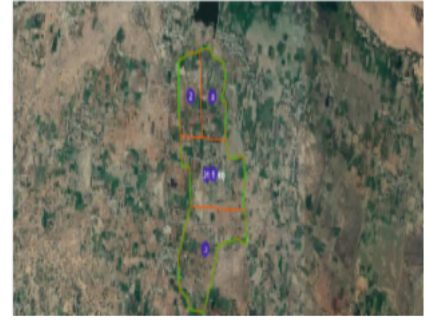

Nazri Naksha

Google Map View