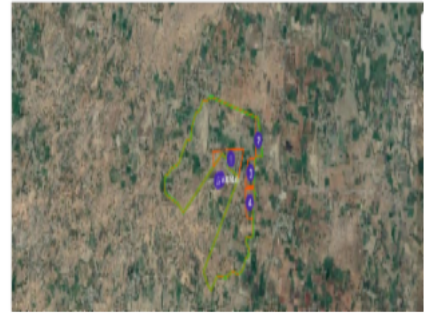

Nazri Naksha

Google Map View