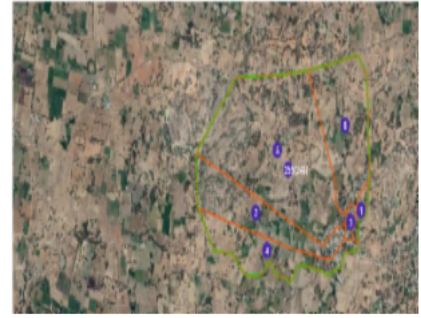

Nazri Naksha

Google Map View