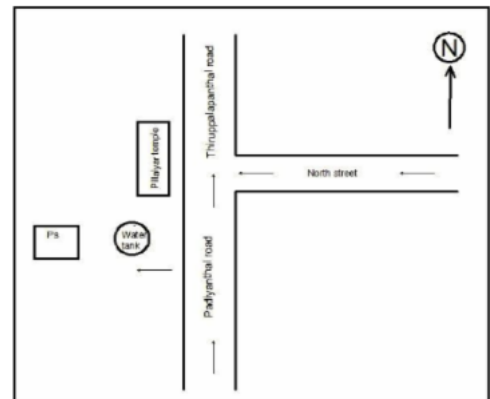

Google Map View

Polling Station Building Front View

Polling Station Front View

Cad View

78,Rishivandiyam-257

Minimum Basic Facility (Please ✓)	WATER	RAMP	PLUG POINT	TOILET	HEALTH CARE
	✓	✓	✓	✓	✓

Key MAP View