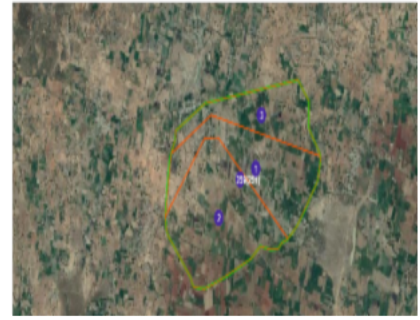

Nazri Naksha

Google Map View