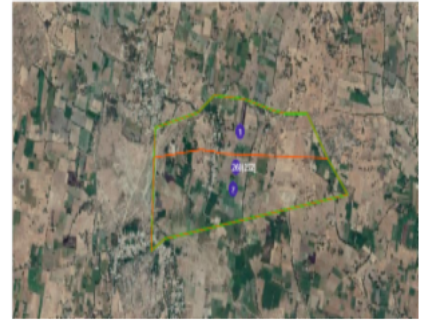

Nazri Naksha

Google Map View