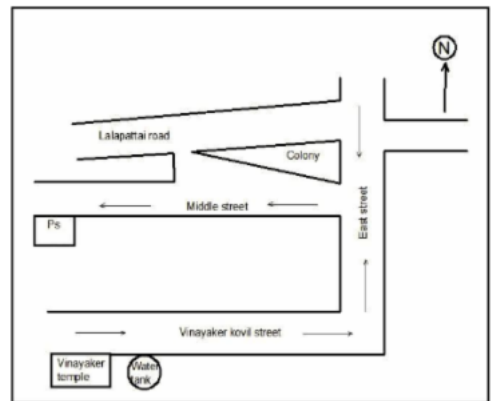

Google Map View

Polling Station Building Front View

Polling Station Front View

Cad View

78, Rishivandiyam-265

Minimum Basic Facility (Please ✓)	WATER	RAMP	PLUS POINT	TOILET	HEALTH CARE
	✓	✓	✓	✓	✓

Key MAP View