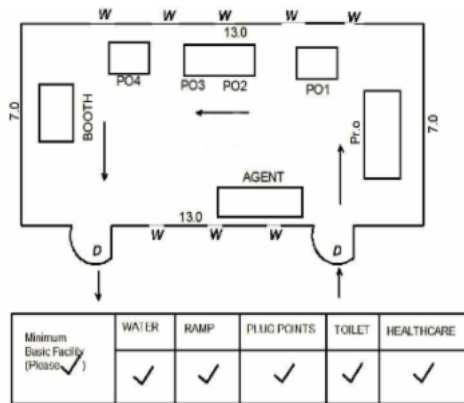

Nazri Naksha

Google Map View

Polling Station Building Front View

Polling Station Front View

Cad View

Key MAP View