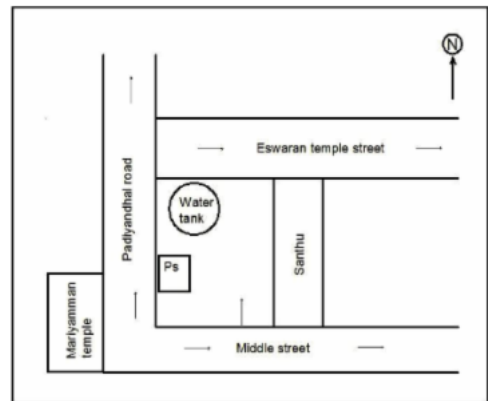

Nazri Naksha

Google Map View

Polling Station Building Front View

Polling Station Front View

Cad View

Key MAP View

78,Rishivandiyam-275

Minimum Basic Facility (Please ✓)	WATER	RAMP	PLUG POINT	TOILET	HEALTH CARE
	✓	✓	✓	✓	✓