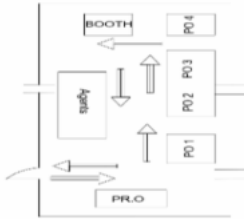

கையொப்பம்

Nazri Naksha

Google Map View

Polling Station Building Front View

Polling Station Front View

Cad View

78,Rishivandiyam-276

| Minimum Basic Facility (Please ✓) | WATER | RAMP | PLUG POINT | TOILET | HEALTH CARE |
|-----------------------------------|-------|------|------------|--------|-------------|
|                                   | ✓     | ✓    | ✓          | ✓      | ✓           |