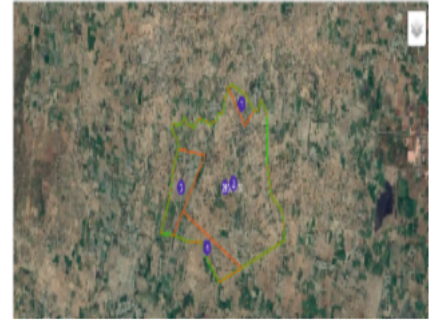

Nazri Naksha

Google Map View