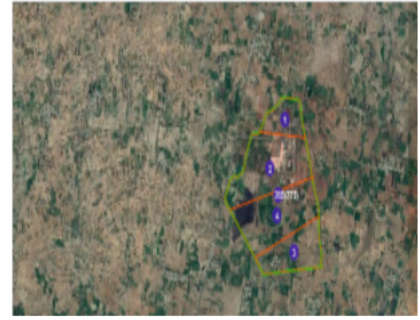

Nazri Naksha

Google Map View