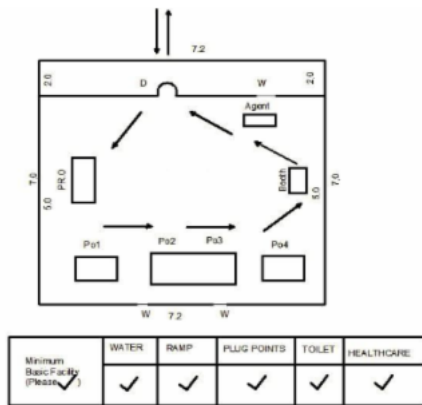

Nazri Naksha

Google Map View

Polling Station Building Front View

Polling Station Front View

Cad View

Key MAP View