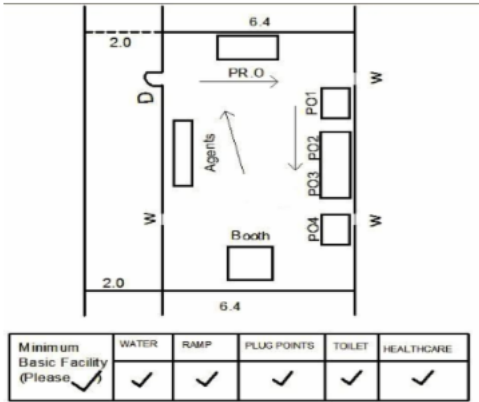

Nazri Naksha

Google Map View

Polling Station Building Front View

Polling Station Front View

Cad View

Key MAP View