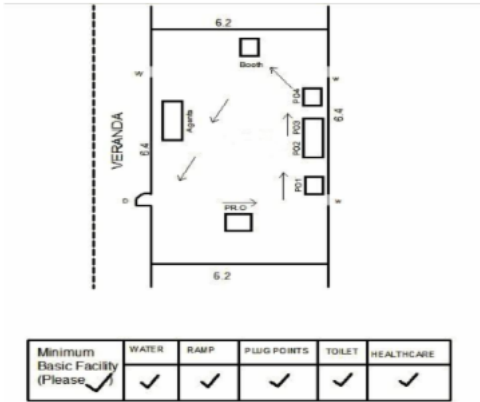

Nazri Naksha

Google Map View

Polling Station Building Front View

Polling Station Front View

Cad View

Key MAP View