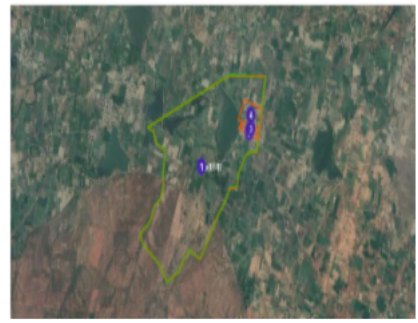

Nazri Naksha

Google Map View