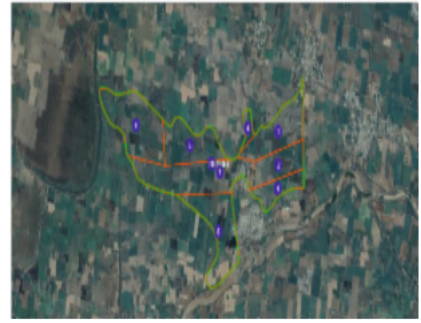

Nazri Naksha

Google Map View