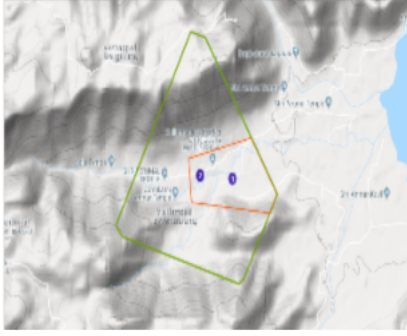

Nazri Naksha

Google Map View