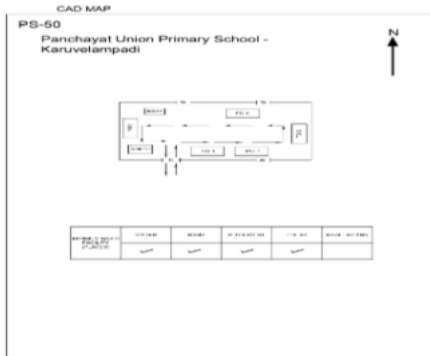

Nazri Naksha

Google Map View

Polling Station Building Front View

Polling Station Front View

Cad View

Key MAP View