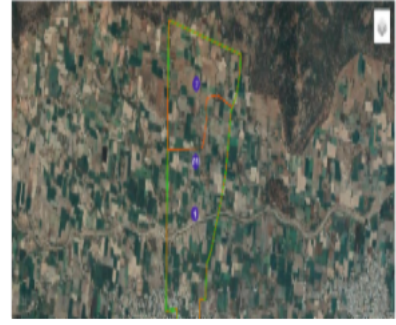

Nazri Naksha

Google Map View