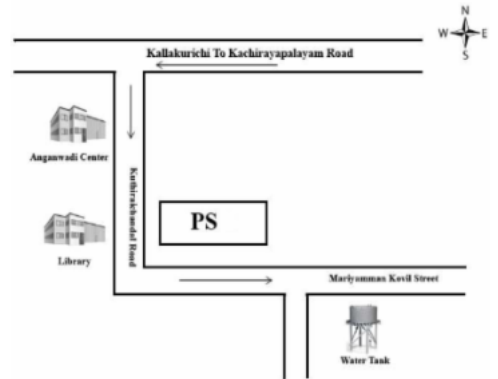

Cad View

Key MAP View

Minimum Basic facility (please)	water	ramp	plug points	toilet	health care
✓	✓	✓	✓	✓