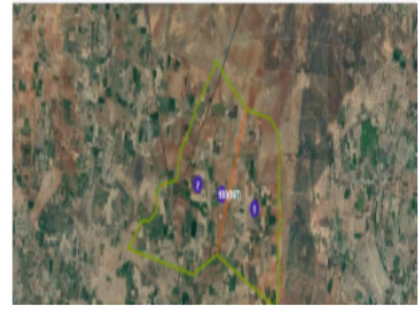

Nazri Naksha

Google Map View