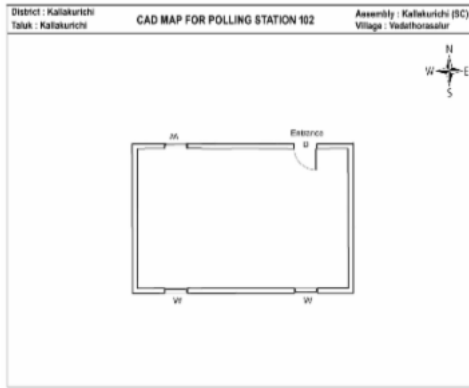

Nazri Naksha

Google Map View

Polling Station Building Front View

Polling Station Front View

Cad View

Key MAP View