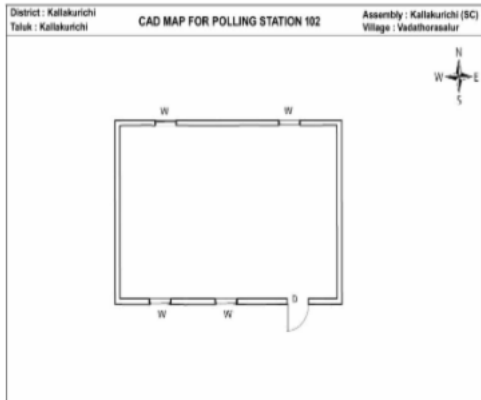

Nazri Naksha

Google Map View

Polling Station Building Front View

Polling Station Front View

Cad View

Key MAP View